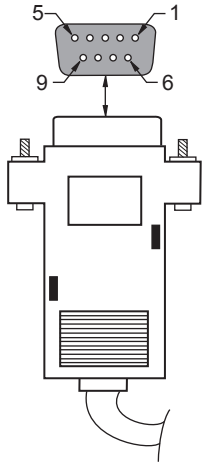

9 PIN FEMALE

9 PIN FEMALE

6 FT.

DVR

ECR

CAS CORPORATION (U.S.A.)
 99 MURRAY HILL PARKWAY // EAST RUTHERFORD, N.J. 07073

TEL: (201) 933-9002 FAX: (201) 933-9025

INTERFACE WITH

DVR I/F CABLE, RS-232

DRAWN BY:

CAS USA SERVICE DEPT.

DATE:

11/15/11

REV:

PART:

JCD5