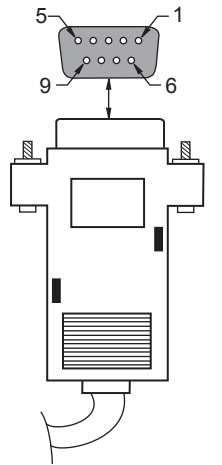

9 PIN FEMALE

9 PIN FEMALE

6 FT.

DVR

ECR

CAS CORPORATION (U.S.A.)
 99 MURRAY HILL PARKWAY // EAST RUTHERFORD, N.J. 07073

TEL: (201) 933-9002 FAX: (201) 933-9025

INTERFACE WITH

DVR I/F CABLE, RS-232

DRAWN BY:

CAS USA SERVICE DEPT.

DATE:

11/15/11

REV:

PART:

JCD5